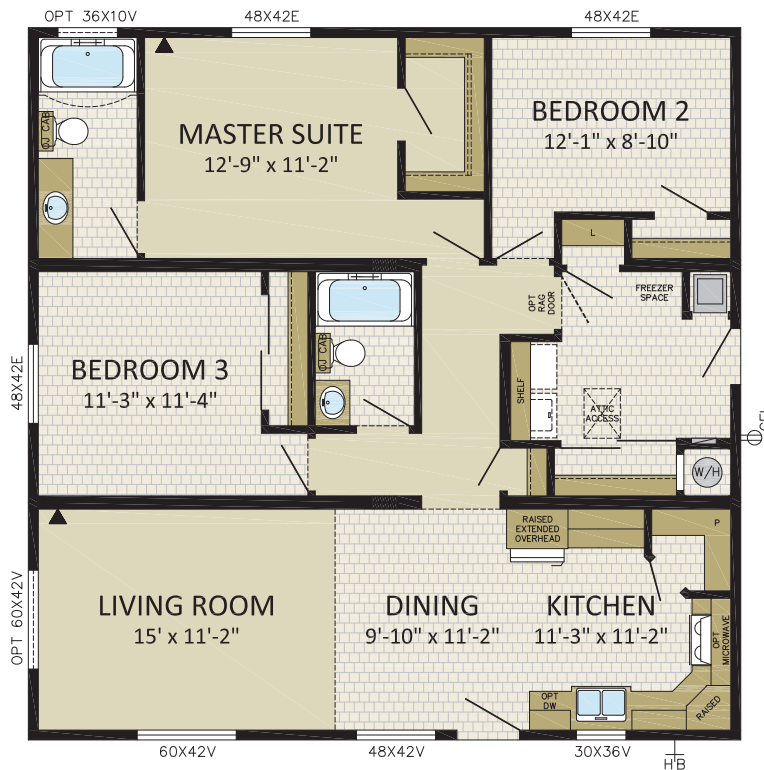

RUBEN
40CO3601

3 BDRMS, 2 BATHS
36' x 36' 1,296 sq.ft.

Follow us: 