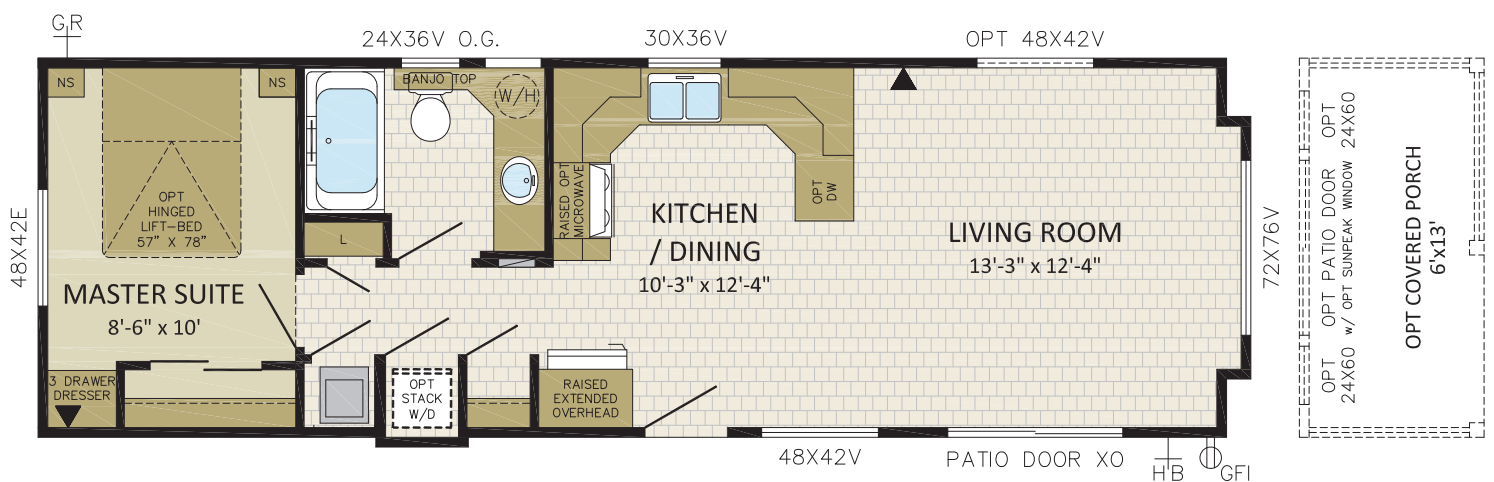

1 BDRM, 1 BATH, FRONT LR | 13'x40'9" | 538 sqft | 13PM40901

Follow us: 