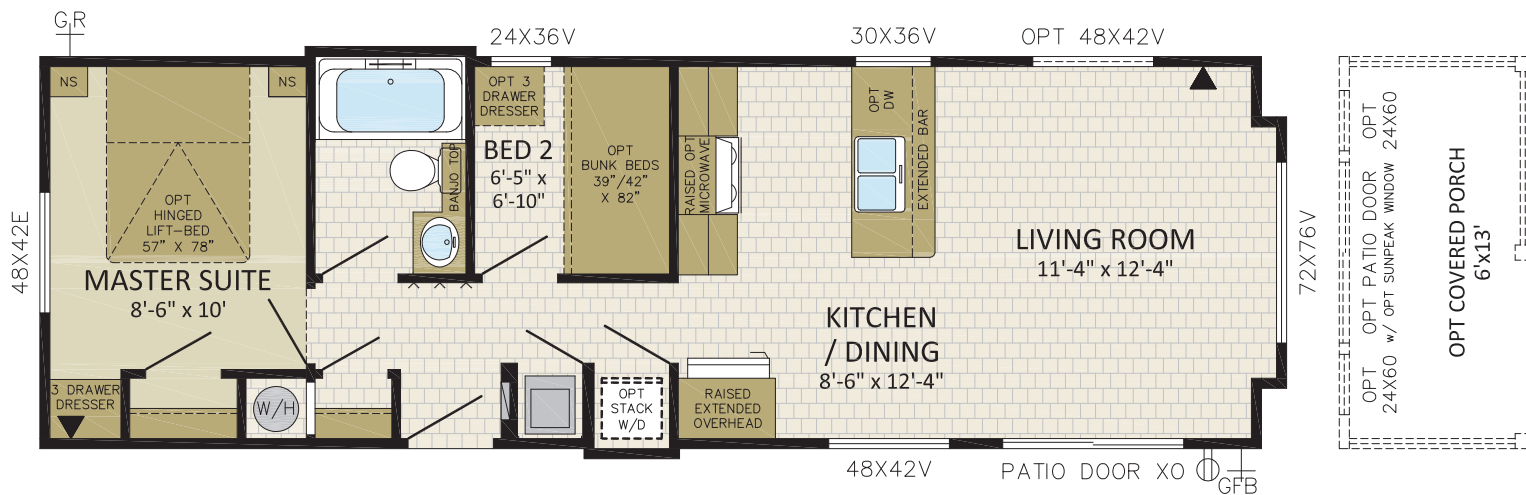

2 BDRM, 1 BATH, GALLEY KITCHEN | 13'x40'6" | 536 sqft | 13PM40601

Follow us: 