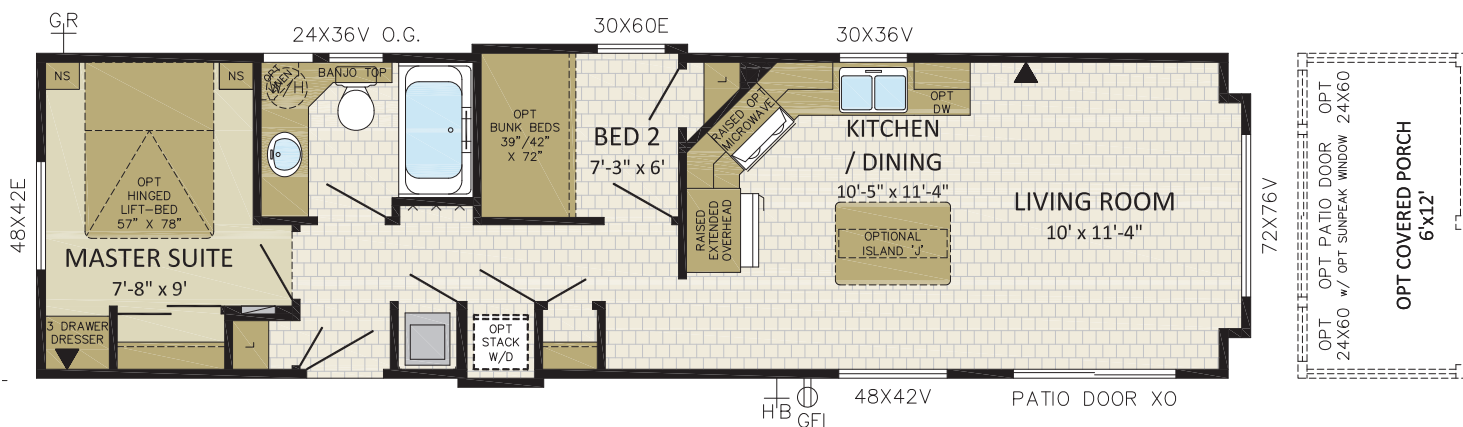

2 BDRM, 1 BATH, FRONT LR | 12'x44' | 536 sqft | 12PM44004

Follow us: 