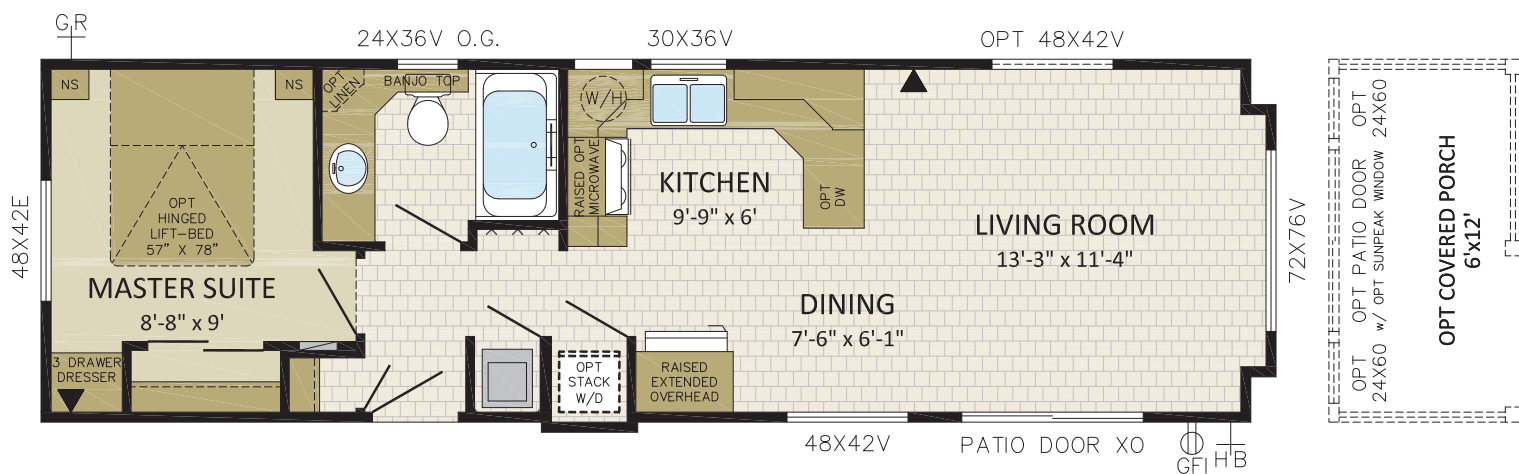

1 BDRM, 1 BATH, FRONT LR | 12'x40' | 488 sqft | 12PM40001

Follow us:  