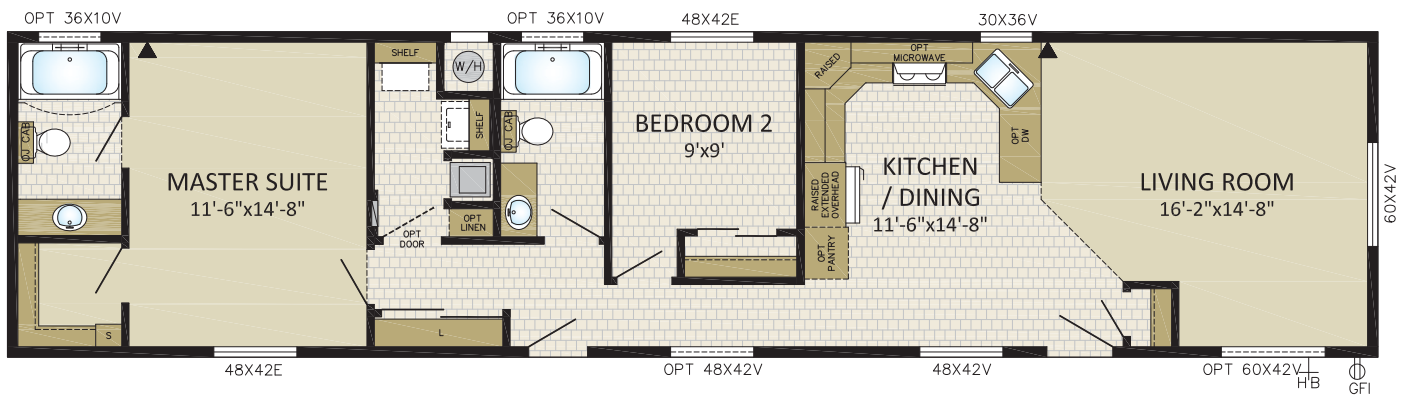

2 BDRM, 2 BATH, FRONT LR | 15'8"x66' | 1034 sqft | 16CO6605

BANISTER

Follow us: 