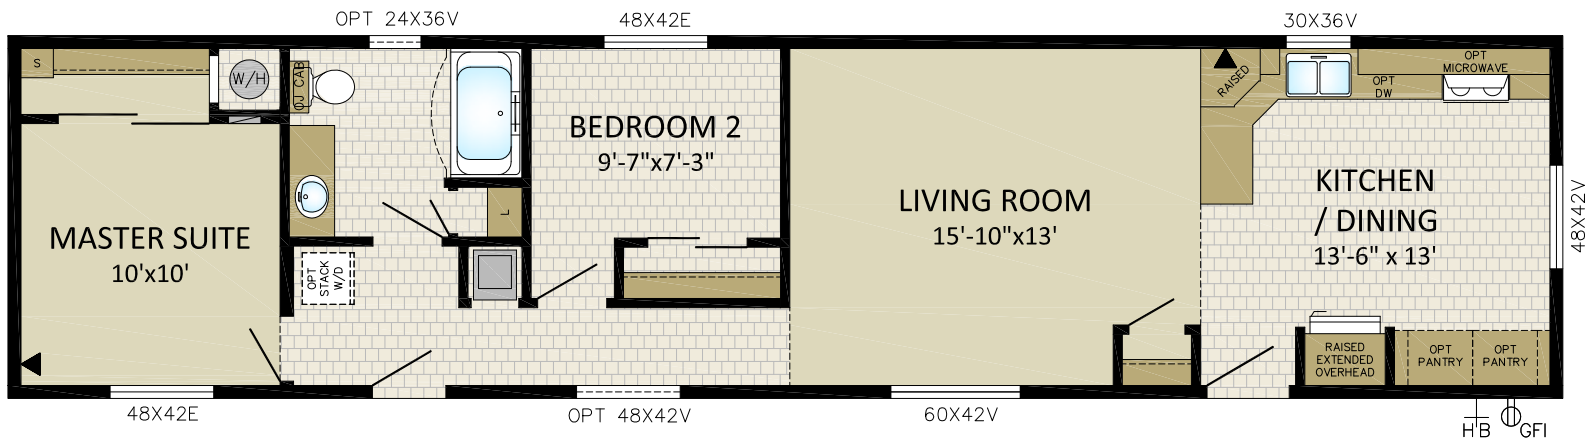

2 BDRM, 1 BATH, FRONT KIT | 14'x60' | 840 sqft | 14CO6001 **SQUAMISH**

Follow us: 