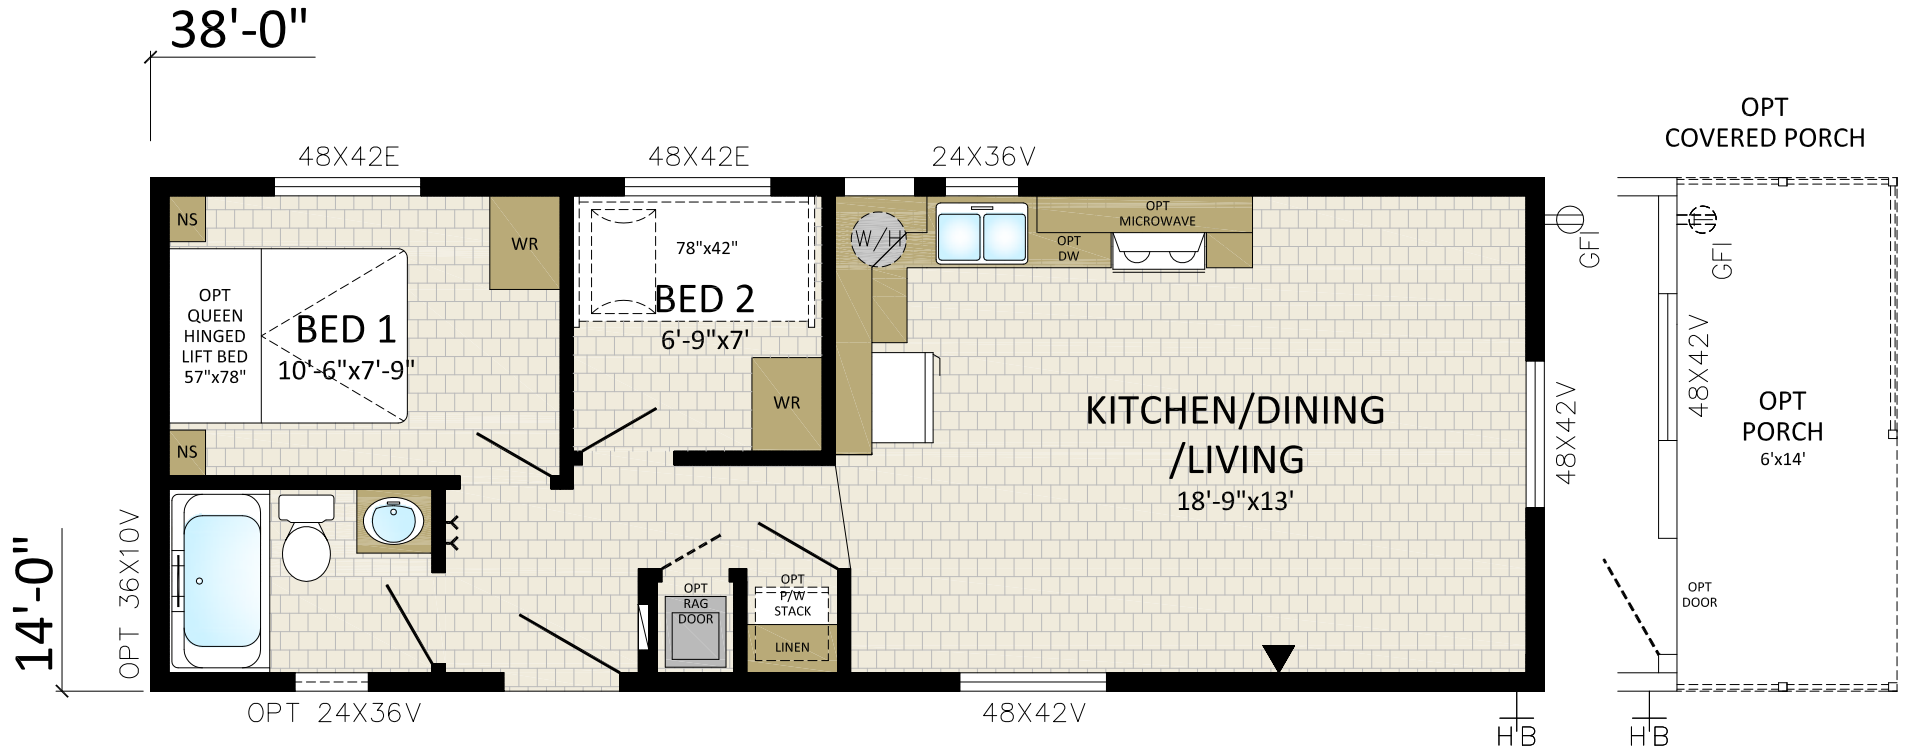

Model 14737 | 2 Bedroom | 1 Bath | 14' x 38' | 532 SQ. FT. | Cascade

Follow us: 