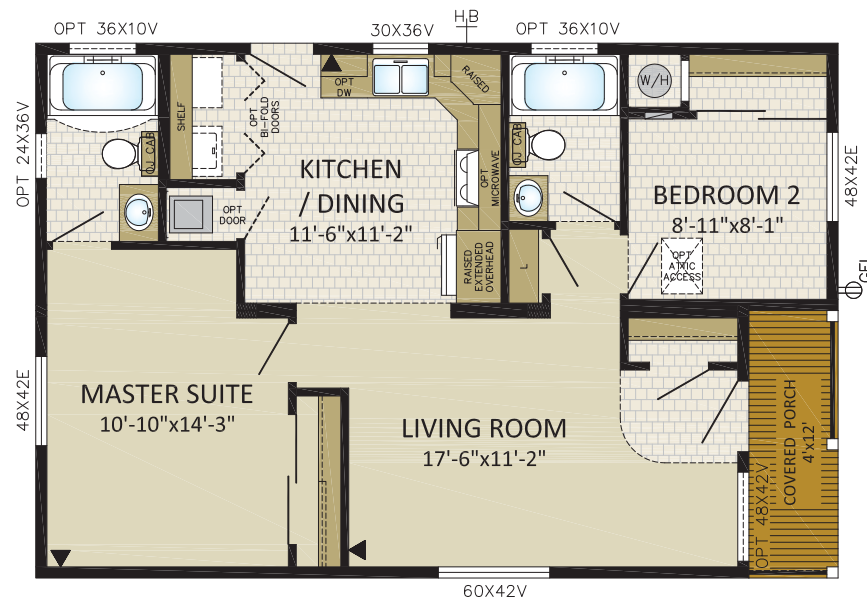

CELESTE

2 BDRM, 2 BATH | 24'x36' | 864 sqft | 24CO3602

Follow us: 