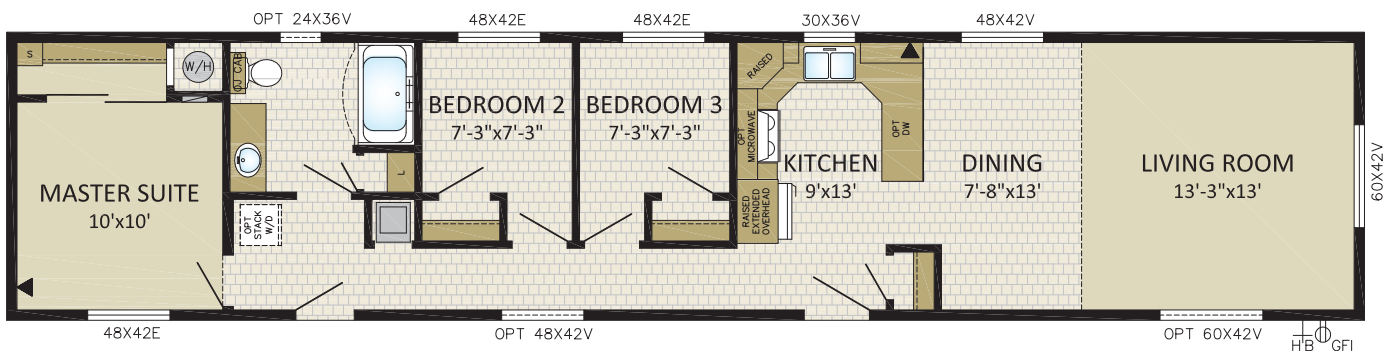

3 BDRM, 1 BATH, FRONT LR | 14'x66' | 924 sqft | 14CO6607

SAXTON

Follow us: 