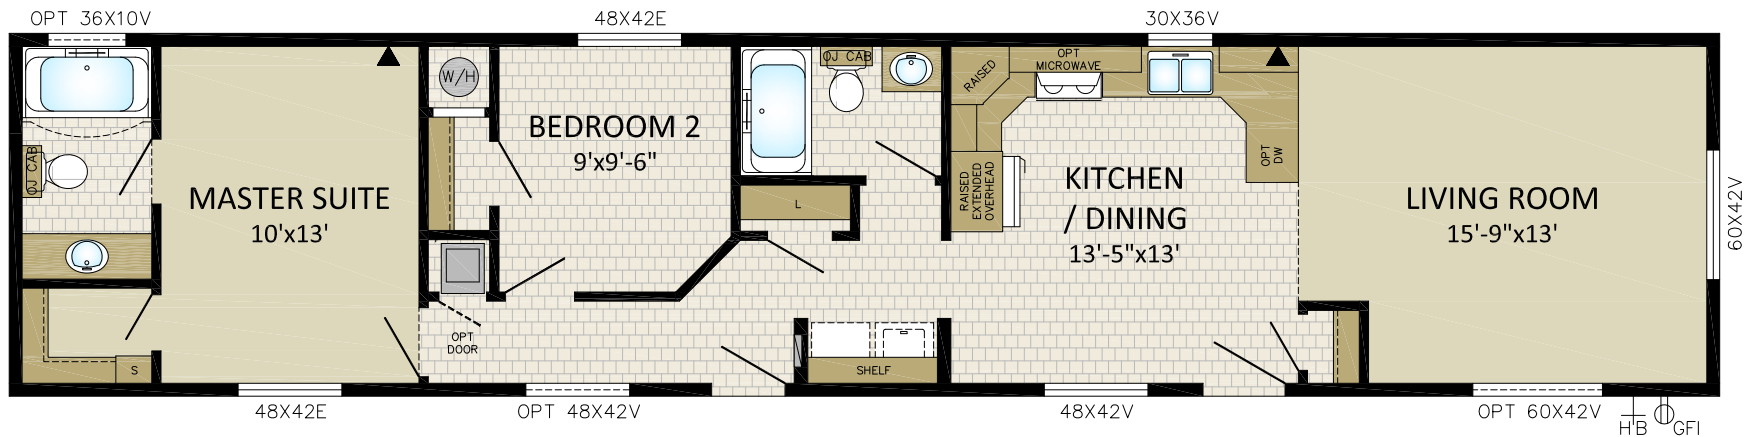

2 BDRM, 2 BATH, FRONT LR | 14'x66' | 924 sqft | 14CO6604

SUMAS

Follow us: 