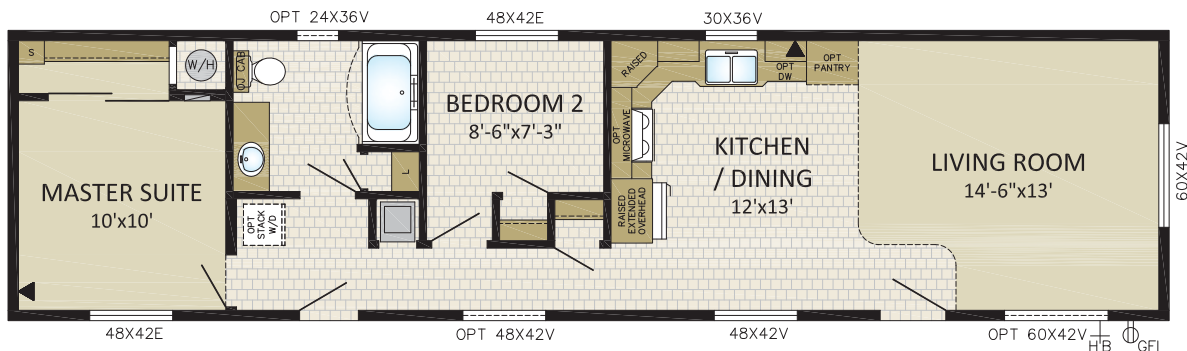

2 BDRM, 1 BATH, FRONT LR | 14'x56' | 784 sqft | 14CO5602

SHANNON

Follow us: 