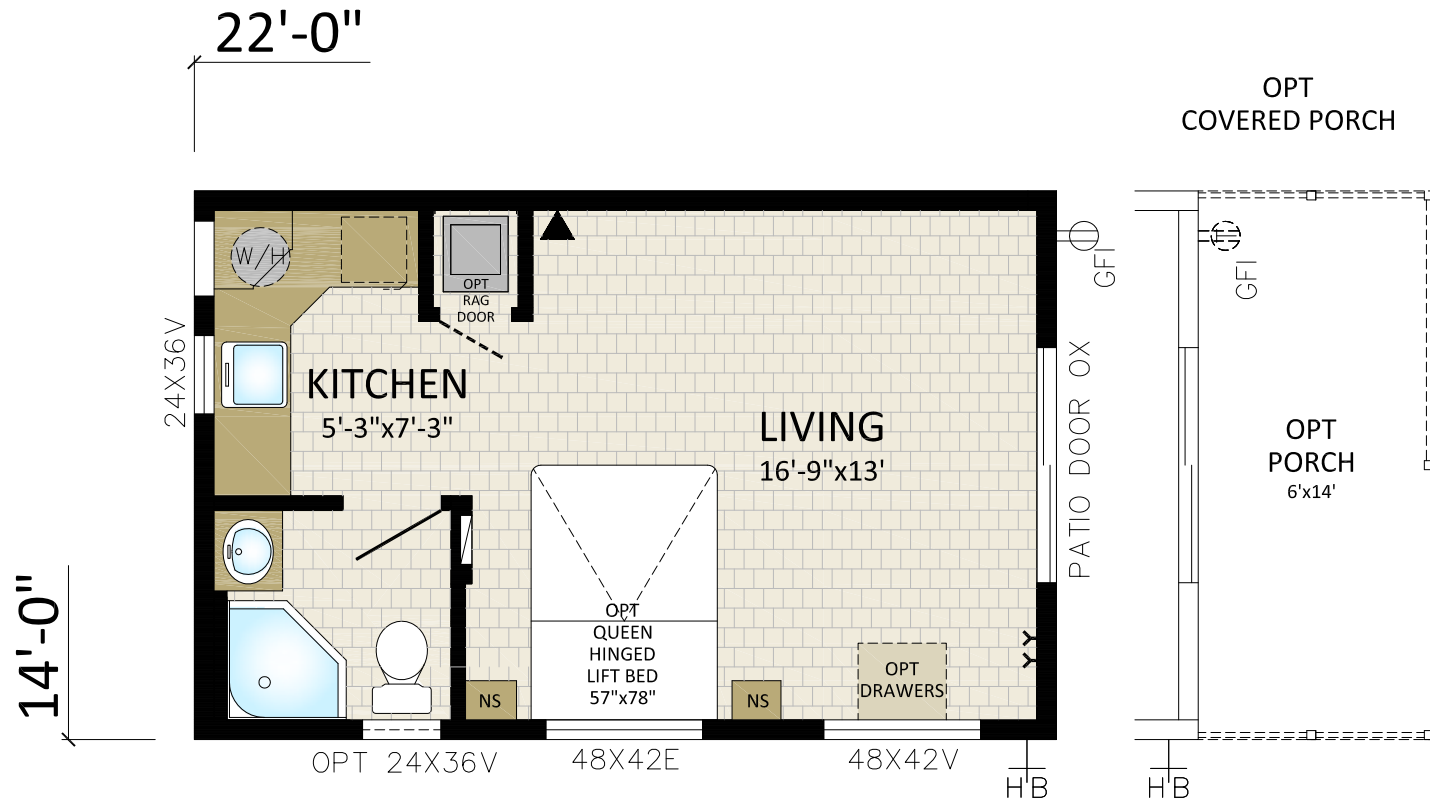

Model 14722 | Studio | 1 Bath | 14' x 22' | 308 SQ. FT. | Elkhorn

Follow us: 